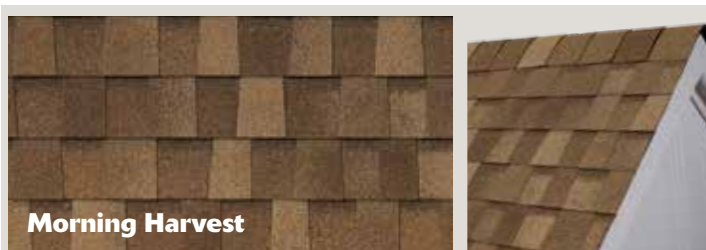

Summer Storm

Morning Harvest

Golden sunlight and a market basket overflowing with the bounty of the garden – if anything inspires warmth and contentment, this is it. **Morning Harvest's** golden tones offer a simple message: welcome.