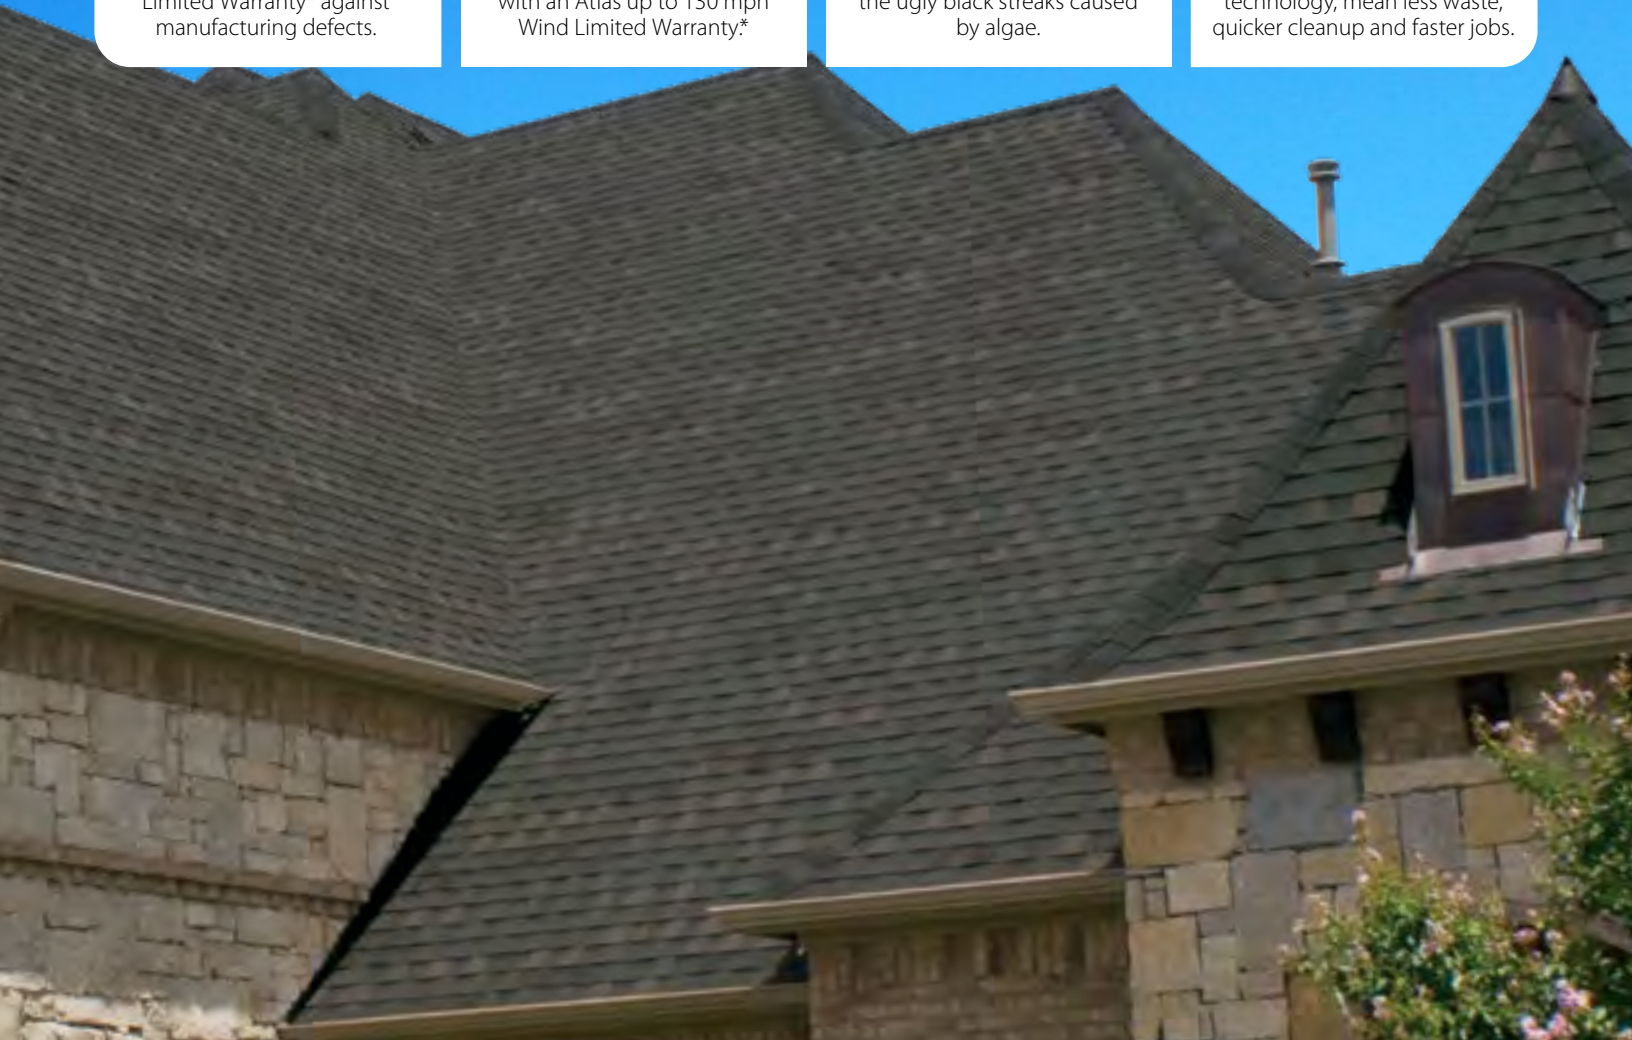

Performance

The industry's largest shingles, engineered with HP42[®] technology, mean less waste, quicker cleanup and faster jobs.

Heather

Pewter

Weathered Wood

To provide homeowners the most accurate representation of color options, several photo scans and house shots were utilized in various lighting conditions. Variations in lighting illustrate the color gradients on asphalt shingle roofs.