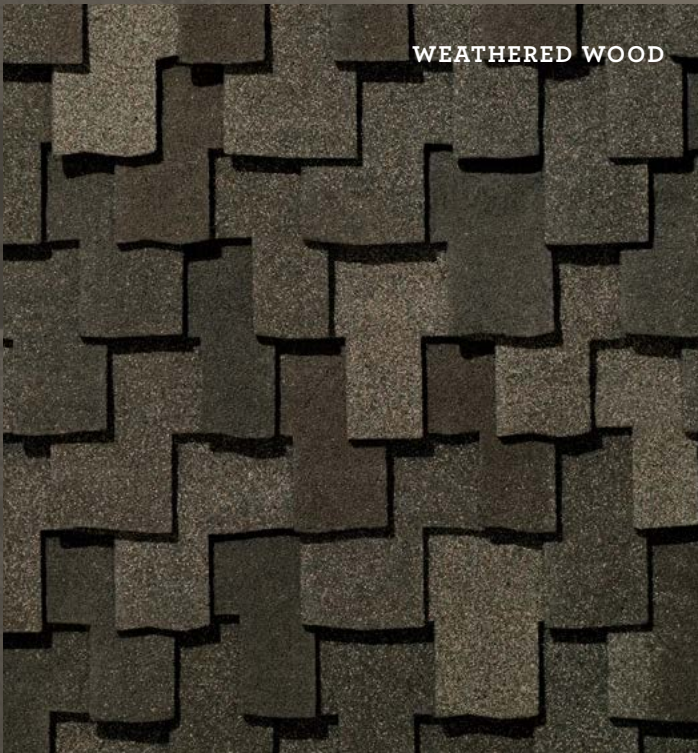

beautiful
HOMES
START WITH TAMKO®

RESIDENTIAL PRODUCT GUIDE

ASPHALT SHINGLES | METAL SHINGLES | BUILDING PRODUCTS & ACCESSORIES

HERITAGE® *Vintage*®

LAMINATED ASPHALT SHINGLES

Complement the style of any home with the bold look of Heritage® Vintage® shingles. Striking depth and angular lines create a dynamic effect for an elegant look. The distinctive Vintage angle enhances the shingle's natural shadow, replicating the look of authentic wood shakes and comes with a Limited Lifetime Warranty..

AVAILABLE COLORS

Prior to making your final color selection, TAMKO recommends viewing an actual roof installation of the same shingle color and manufacturing plant you are considering for the full impact of color blending and patterns. As colors vary by region, you may want to visit www.tamko.com and view colors available by zip code. House photography in this brochure may have been digitally modified or created using photographs of actual shingles. Printed reproduction of the shingle colors is as accurate as our printing will permit. Prior to installing the shingles, open a bundle and view a few of the shingles to be certain it is the color you selected. TAMKO will not be responsible for color claims once the shingles are installed on a roof.

HERITAGE WOODGATE®

LAMINATED ASPHALT SHINGLES

AVAILABLE COLORS

HERITAGE®

LAMINATED ASPHALT SHINGLES

HERITAGE® Premium

LAMINATED ASPHALT SHINGLES

AMERICA'S
NATURAL COLORS

HERITAGE® Premium

LAMINATED ASPHALT SHINGLES

CLASSIC
HERITAGE COLORS

AVAILABLE COLORS

OXFORD
GREY

HP H

AGED
WOOD

H