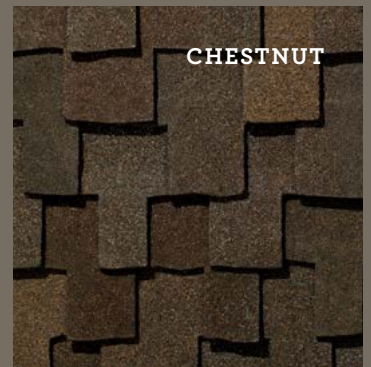

beautiful
HOMES
START WITH TAMKO®

RESIDENTIAL PRODUCT GUIDE

ASPHALT SHINGLES | METAL SHINGLES | BUILDING PRODUCTS & ACCESSORIES

HERITAGE® *Vintage*®

LAMINATED ASPHALT SHINGLES

Complement the style of any home with the bold look of Heritage® Vintage® shingles. Striking depth and angular lines create a dynamic effect for an elegant look. The distinctive Vintage angle enhances the shingle's natural shadow, replicating the look of authentic wood shakes and comes with a Limited Lifetime Warranty..

AVAILABLE COLORS

Prior to making your final color selection, TAMKO recommends viewing an actual roof installation of the same shingle color and manufacturing plant you are considering for the full impact of color blending and patterns. As colors vary by region, you may want to visit www.tamko.com and view colors available by zip code. House photography in this brochure may have been digitally modified or created using photographs of actual shingles. Printed reproduction of the shingle colors is as accurate as our printing will permit. Prior to installing the shingles, open a bundle and view a few of the shingles to be certain it is the color you selected. TAMKO will not be responsible for color claims once the shingles are installed on a roof.

HERITAGE® Premium

LAMINATED ASPHALT SHINGLES

CLASSIC
HERITAGE COLORS

AVAILABLE COLORS

OXFORD
GREY

HP H

AGED
WOOD

H

THREE STYLES TO CHOOSE FROM

AVAILABLE COLORS

*SS = StoneCrest® Slate AW = AstonWood® ST = StoneCrest® Tile

The Cool Roof Rating Council (CRRC) is an independent nonprofit organization that lists a third-party rating system for the radiative properties of roof surfacing materials.