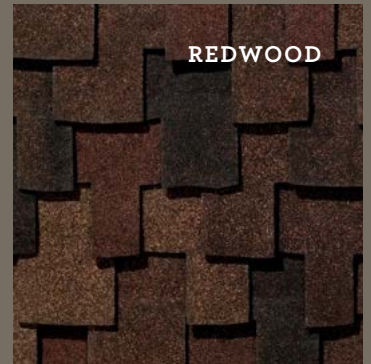

beautiful
HOMES
START WITH TAMKO®

RESIDENTIAL PRODUCT GUIDE

ASPHALT SHINGLES | METAL SHINGLES | BUILDING PRODUCTS & ACCESSORIES

HERITAGE® *Vintage*®

LAMINATED ASPHALT SHINGLES

Complement the style of any home with the bold look of Heritage® Vintage® shingles. Striking depth and angular lines create a dynamic effect for an elegant look. The distinctive Vintage angle enhances the shingle's natural shadow, replicating the look of authentic wood shakes and comes with a Limited Lifetime Warranty..

AVAILABLE COLORS

Prior to making your final color selection, TAMKO recommends viewing an actual roof installation of the same shingle color and manufacturing plant you are considering for the full impact of color blending and patterns. As colors vary by region, you may want to visit www.tamko.com and view colors available by zip code. House photography in this brochure may have been digitally modified or created using photographs of actual shingles. Printed reproduction of the shingle colors is as accurate as our printing will permit. Prior to installing the shingles, open a bundle and view a few of the shingles to be certain it is the color you selected. TAMKO will not be responsible for color claims once the shingles are installed on a roof.

HERITAGE® Premium

LAMINATED ASPHALT SHINGLES

CLASSIC
HERITAGE COLORS

AVAILABLE COLORS

OXFORD
GREY

HP H

AGED
WOOD

H

THREE STYLES TO CHOOSE FROM

AVAILABLE COLORS

*SS = StoneCrest® Slate AW = AstonWood® ST = StoneCrest® Tile

The Cool Roof Rating Council (CRRC) is an independent nonprofit organization that lists a third-party rating system for the radiative properties of roof surfacing materials.