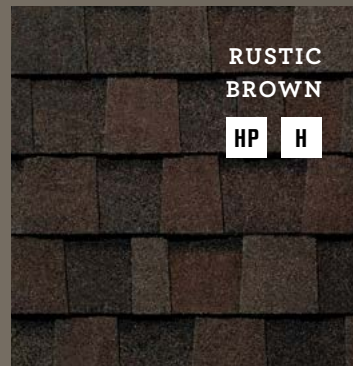

ANTIQUE
SLATE

RUSTIC
BROWN

HP H