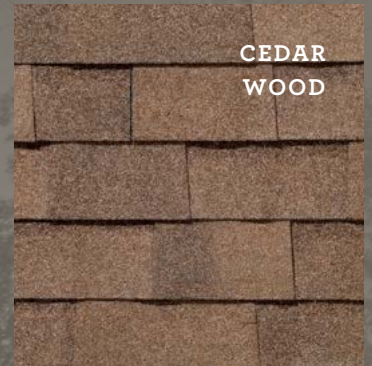

AVAILABLE COLORS

Prior to making your final color selection, TAMKO recommends viewing an actual roof installation of the same shingle color and manufacturing plant you are considering for the full impact of color blending and patterns. As colors vary by region, you may want to visit www.tamko.com and view colors available by zip code. House photography in this brochure may have been digitally modified or created using photographs of actual shingles. Printed reproduction of the shingle colors is as accurate as our printing will permit. Prior to installing the shingles, open a bundle and view a few of the shingles to be certain it is the color you selected. TAMKO will not be responsible for color claims once the shingles are installed on a roof.

HERITAGE WOODGATE®

LAMINATED ASPHALT SHINGLES

AVAILABLE COLORS

HERITAGE®

LAMINATED ASPHALT SHINGLES

HERITAGE® Premium

LAMINATED ASPHALT SHINGLES

AMERICA'S
NATURAL COLORS

THREE STYLES TO CHOOSE FROM

AVAILABLE COLORS

*SS = StoneCrest® Slate AW = AstonWood® ST = StoneCrest® Tile

The Cool Roof Rating Council (CRRC) is an independent nonprofit organization that lists a third-party rating system for the radiative properties of roof surfacing materials.