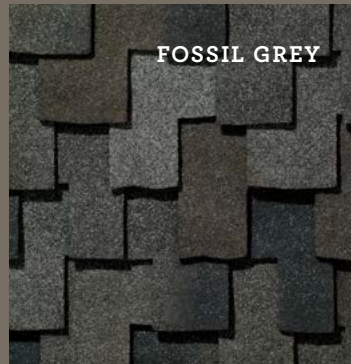

beautiful
HOMES
START WITH TAMKO®

RESIDENTIAL PRODUCT GUIDE

ASPHALT SHINGLES | METAL SHINGLES | BUILDING PRODUCTS & ACCESSORIES

HERITAGE® *Vintage*®

LAMINATED ASPHALT SHINGLES

Complement the style of any home with the bold look of Heritage® Vintage® shingles. Striking depth and angular lines create a dynamic effect for an elegant look. The distinctive Vintage angle enhances the shingle's natural shadow, replicating the look of authentic wood shakes and comes with a Limited Lifetime Warranty..

AVAILABLE COLORS

Prior to making your final color selection, TAMKO recommends viewing an actual roof installation of the same shingle color and manufacturing plant you are considering for the full impact of color blending and patterns. As colors vary by region, you may want to visit www.tamko.com and view colors available by zip code. House photography in this brochure may have been digitally modified or created using photographs of actual shingles. Printed reproduction of the shingle colors is as accurate as our printing will permit. Prior to installing the shingles, open a bundle and view a few of the shingles to be certain it is the color you selected. TAMKO will not be responsible for color claims once the shingles are installed on a roof.