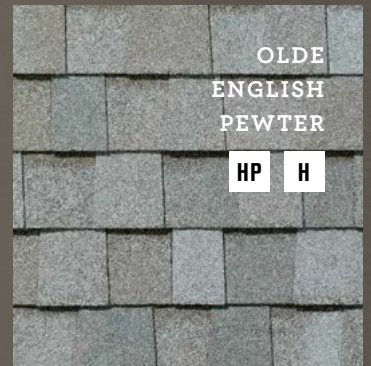

CLASSIC
HERITAGE COLORS

AVAILABLE COLORS

HP Heritage® Premium Shingles **H** Heritage® Shingles Symbols shown beside each color name denote product options and availability.

HERITAGE®

LAMINATED ASPHALT SHINGLES

HERITAGE® Premium

LAMINATED ASPHALT SHINGLES

CLASSIC
HERITAGE COLORS

AVAILABLE COLORS

OXFORD
GREY

HP H

AGED
WOOD

H

OLDE
ENGLISH
PEWTER

HP H

RUSTIC
CEDAR

HP H

WEATHERED
WOOD

HP H

RUSTIC
HICKORY

H