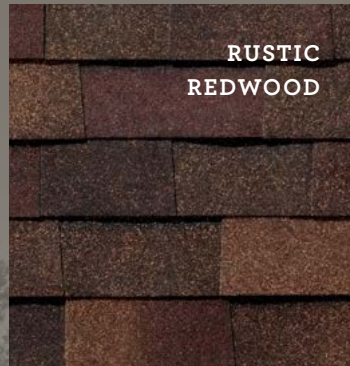

AVAILABLE COLORS