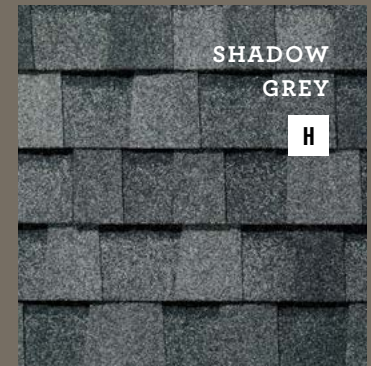

HERITAGE WOODGATE®

LAMINATED ASPHALT SHINGLES

AVAILABLE COLORS

HERITAGE®

LAMINATED ASPHALT SHINGLES

HERITAGE® Premium

LAMINATED ASPHALT SHINGLES

AMERICA'S
NATURAL COLORS

AVAILABLE COLORS

HP Heritage® Premium Shingles H Heritage® Shingles

Symbols shown beside each color name denote product options and availability.

HERITAGE®

LAMINATED ASPHALT SHINGLES

HERITAGE® Premium

LAMINATED ASPHALT SHINGLES

CLASSIC
HERITAGE COLORS

AVAILABLE COLORS

HP Heritage® Premium Shingles **H** Heritage® Shingles Symbols shown beside each color name denote product options and availability.

HERITAGE®

LAMINATED ASPHALT SHINGLES