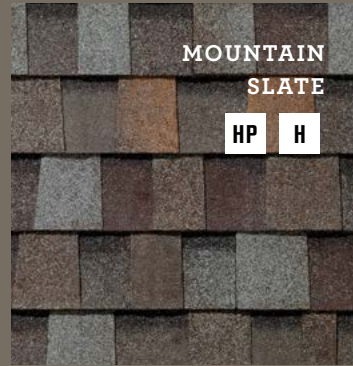

HERITAGE®

LAMINATED ASPHALT SHINGLES

HERITAGE® Premium

LAMINATED ASPHALT SHINGLES

AMERICA'S
NATURAL COLORS

AVAILABLE COLORS

HP Heritage® Premium Shingles   H Heritage® Shingles

Symbols shown beside each color name denote product options and availability.